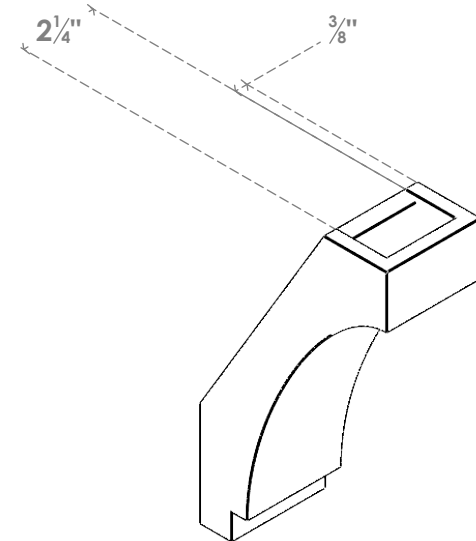

ITEM NUMBER: BRCPO030X06000X10000IMP

3"W X 6"D X 10"H IMPERIAL ARCHITECTURAL GRADE PVC OPEN BRACE

SIDE PROFILE

FRONT PROFILE

ISOMETRIC

EKENA MILLWORK
2300 WEST MAIN ST.
CLARKSVILLE, TX 75426
TOLL FREE: 866-607-0453
WWW.EKENAMILLWORK.COM