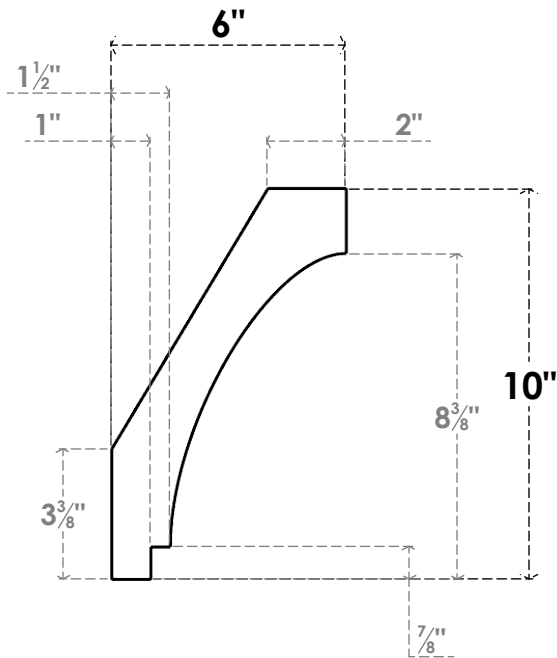

ITEM NUMBER: BRCPO030X06000X10000IMP

3"W X 6"D X 10"H IMPERIAL ARCHITECTURAL GRADE PVC OPEN BRACE

SIDE PROFILE

FRONT PROFILE

ISOMETRIC

EKENA MILLWORK
2300 WEST MAIN ST.
CLARKSVILLE, TX 75426
TOLL FREE: 866-607-0453
WWW.EKENAMILLWORK.COM

NOTES

1. INSTALLATION TO BE COMPLETED IN ACCORDANCE WITH MANUFACTURER'S SPECIFICATIONS.
2. DRAWING MAY NOT BE TO SCALE
3. THIS DRAWING IS INTENDED FOR DESIGN AND PLANNING PURPOSES ONLY.
4. ALL INFORMATION CONTAINED HEREIN WAS CURRENT AT THE TIME OF DEVELOPMENT BUT MUST BE REVIEWED AND APPROVED BY THE PRODUCT MANUFACTURER TO BE CONSIDERED ACCURATE.
5. ARCHITECTURAL GRADE PVC PRODUCTS ARE MADE FROM EXPANDED CELLULAR PVC AND COME NATURALLY WHITE BUT MAY BE PAINTED