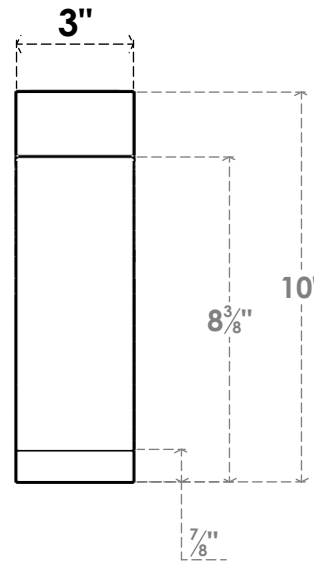

ITEM NUMBER: BRCPO030X06000X10000IMP

3"W X 6"D X 10"H IMPERIAL ARCHITECTURAL GRADE PVC OPEN BRACE

SIDE PROFILE

FRONT PROFILE

ISOMETRIC

EKENA MILLWORK
2300 WEST MAIN ST.
CLARKSVILLE, TX 75426
TOLL FREE: 866-607-0453
WWW.EKENAMILLWORK.COM

NOTES

1. INSTALLATION TO BE COMPLETED IN ACCORDANCE WITH MANUFACTURER'S SPECIFICATIONS.
2. DRAWING MAY NOT BE TO SCALE
3. THIS DRAWING IS INTENDED FOR DESIGN AND PLANNING PURPOSES ONLY.
4. ALL INFORMATION CONTAINED HEREIN WAS CURRENT AT THE TIME OF DEVELOPMENT BUT MUST BE REVIEWED AND APPROVED BY THE PRODUCT MANUFACTURER TO BE CONSIDERED ACCURATE.
5. ARCHITECTURAL GRADE PVC PRODUCTS ARE MADE FROM EXPANDED CELLULAR PVC AND COME NATURALLY WHITE BUT MAY BE PAINTED